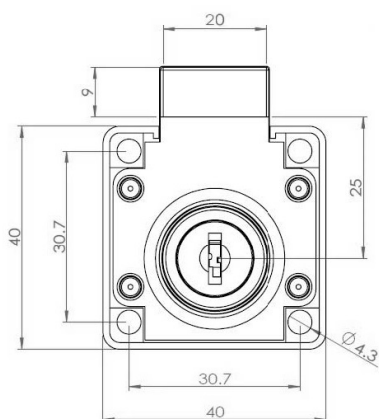

PRODUCT SHEET

Description:

Rim Lock 850, $\varnothing 19 \times 22 \text{mm}$, Drawer, NPL, CK SISO, KA H06

Item number:

14.01.040-9

Units	Box	Carton	HS Code	Barcode
Pcs.	12	192	8301300000	
				5704866032049